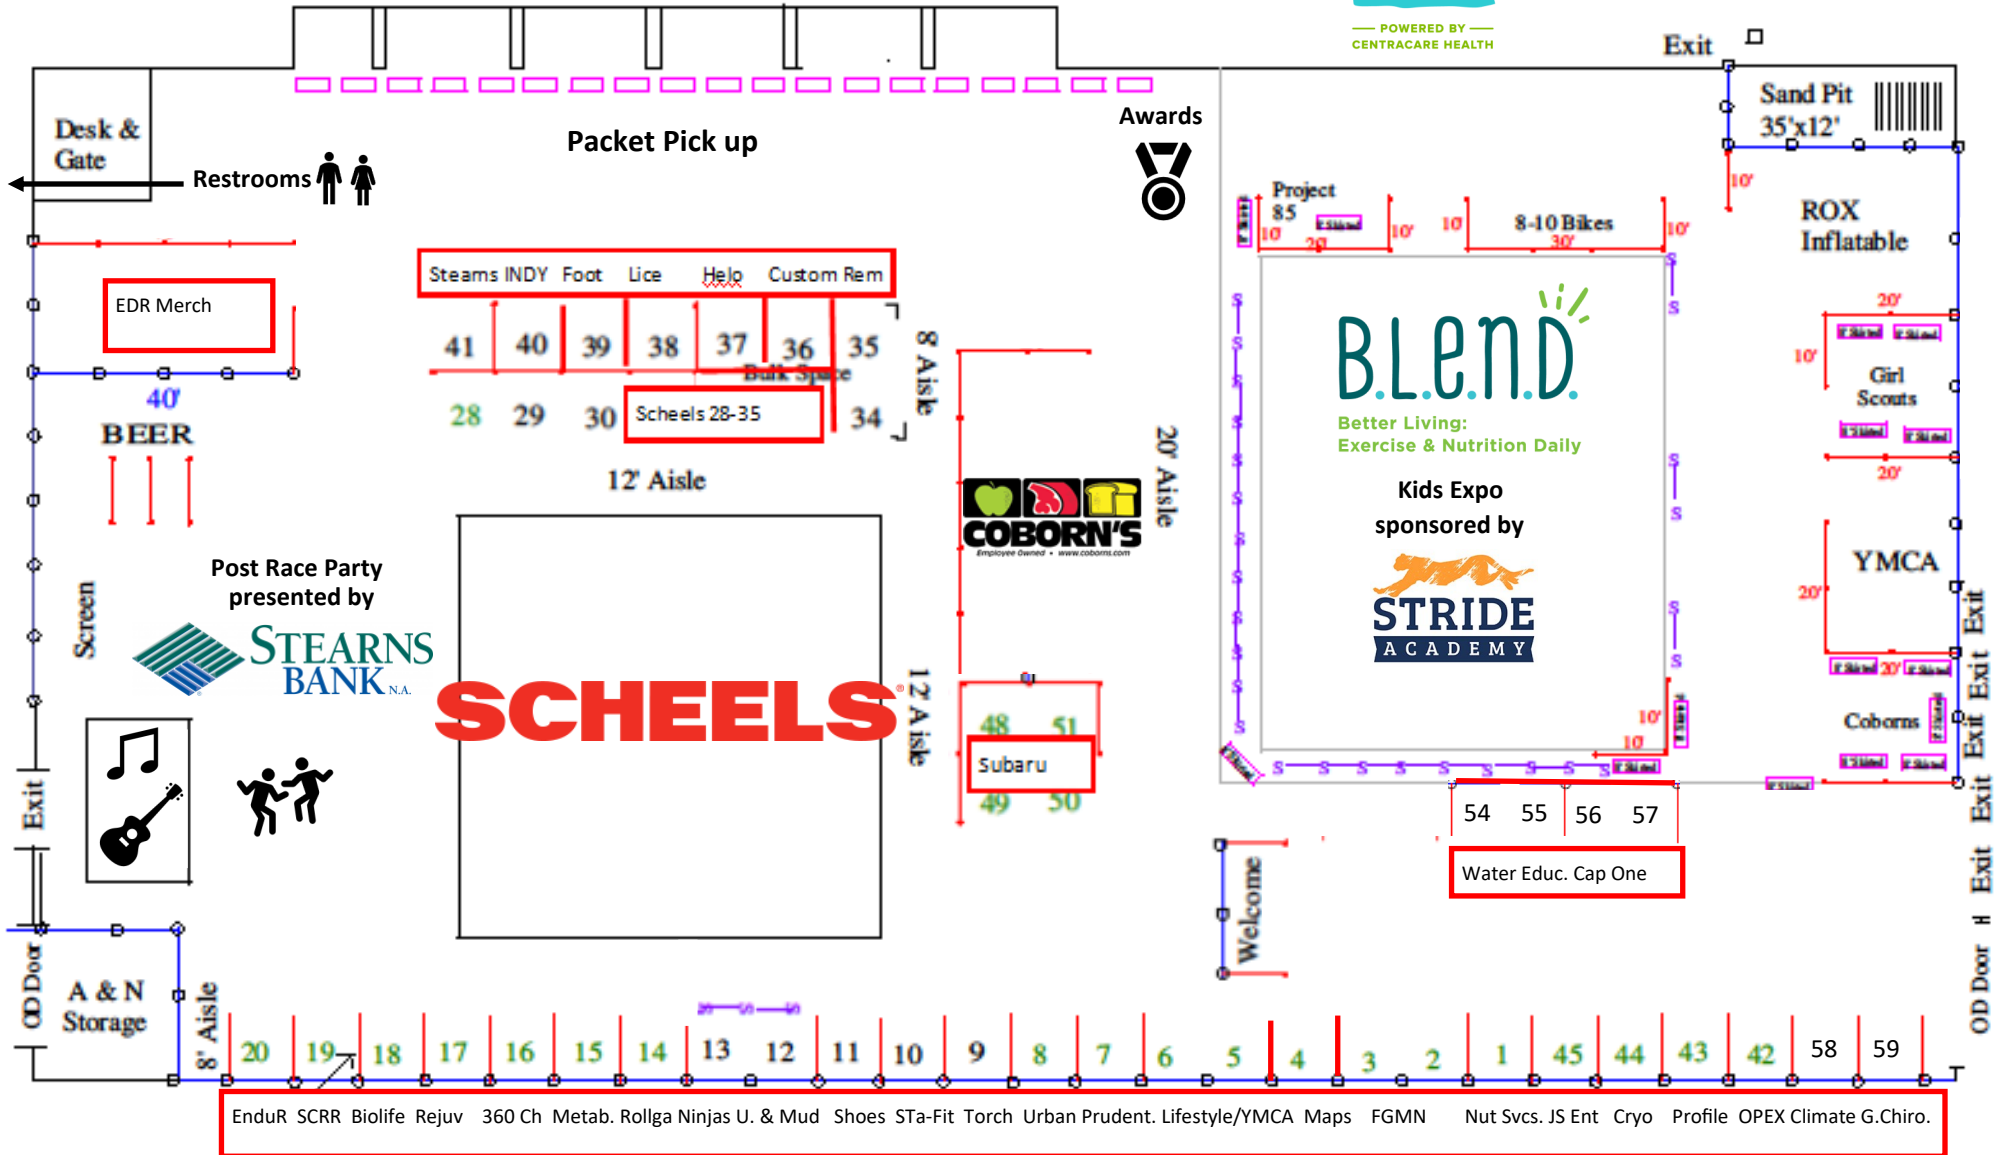

2018 Health and Fitness Expo  
EARTH DAY RUN  
April 20-21, 2018  
SCSU FIELDHOUSE

← North

Booth#	Exhibitor	Description
1	Nutrition Services St Cloud Hospital	Sustainability initiatives including IDP produce, samples and sales
2-3	Feeling Good MN	"Kindness Rocks" - paint a rock, take a rock, leave a rock, spread kindness.
4	Earth Day Run maps	Maps of the courses
5-6	Lifestyle Health and YMCA	Lifestyle Health retail products and services and YMCA information
7	Prudential Insurance	Life Insurance and Financial Services products
8	UrbanHalo	Fitness Headbands
9	Torch Sauce LLC	Hot sauce, spice rubs
10	Sta-Fit	Membership specials, Personal Training specials
11	Shoe donation-(World Wear Project - ROCORI Environmentalist Club)	Shoe collection and recycling
12-13	Ninjas United and Mudman Extreme	Ninja Warrior type obstacles and Mudman events
14	Rollga	Foam rollers, recovery tools
15	Metabolic Health, LLC	Metabolic testing information, brochures, business cards.
16	360 Chiropractic	Chiropractic and Acupuncture Info
17	Rejuv Fitness	Fitness facility trials, Protein packs, Integrated Movement Assessments
18	Biolife Plasma Services	Plasma services
19	St. Cloud River Runners	Information about our club and upcoming races, apparel
20	EnduRUNce Shop	Running shoes and equipment
24-27	Coborn's	Healthy food grocery product samples
Square, 28-35	Scheels	Scheels and various vendors gear sales
36	Custom Remodelers, Inc.	Home remodeling. Interactive booth and promos
37	Helo wearables	Helo LX & Helo LX Plus Life Sencing Wrist Bands
38	Lice Advice LLC	Lice prevention products and education
39	St Cloud Foot & Ankle Center	Orthotic Shoes and sandals, Compression socks, Diabetic Shoes.
40	INDY Foundation	Clothing, headbands and jewelry - giving back to cancer warriors
41	Stearns Bank	Local banking services
42	OPEX	Fitness training facility
43	Profile by Sanford	Weight management and athletic performance enhancement products
44	Quickfix Cryo	Whole-body, and localized cryotherapy
45	JS Enterprises	Tens / EMS units and massage sandals
48-51	St. Cloud Subaru	Subaru vehicles
54-55	Central Minnesota Water Education Alliance (CMWEA)	Water Awareness Aquarium and the Clean Water Pledge
56-57	Capital One	Coffee/Capital One info
58	Citizens' Climate Lobby - St. Cloud Chapter	Information about tackling climate change with a carbon fee & dividend.
59	Gerhardson Chiropractic	Biofreeze, exercise equipment
Merch	Earth Day Run sales	Earth Day Run sales items