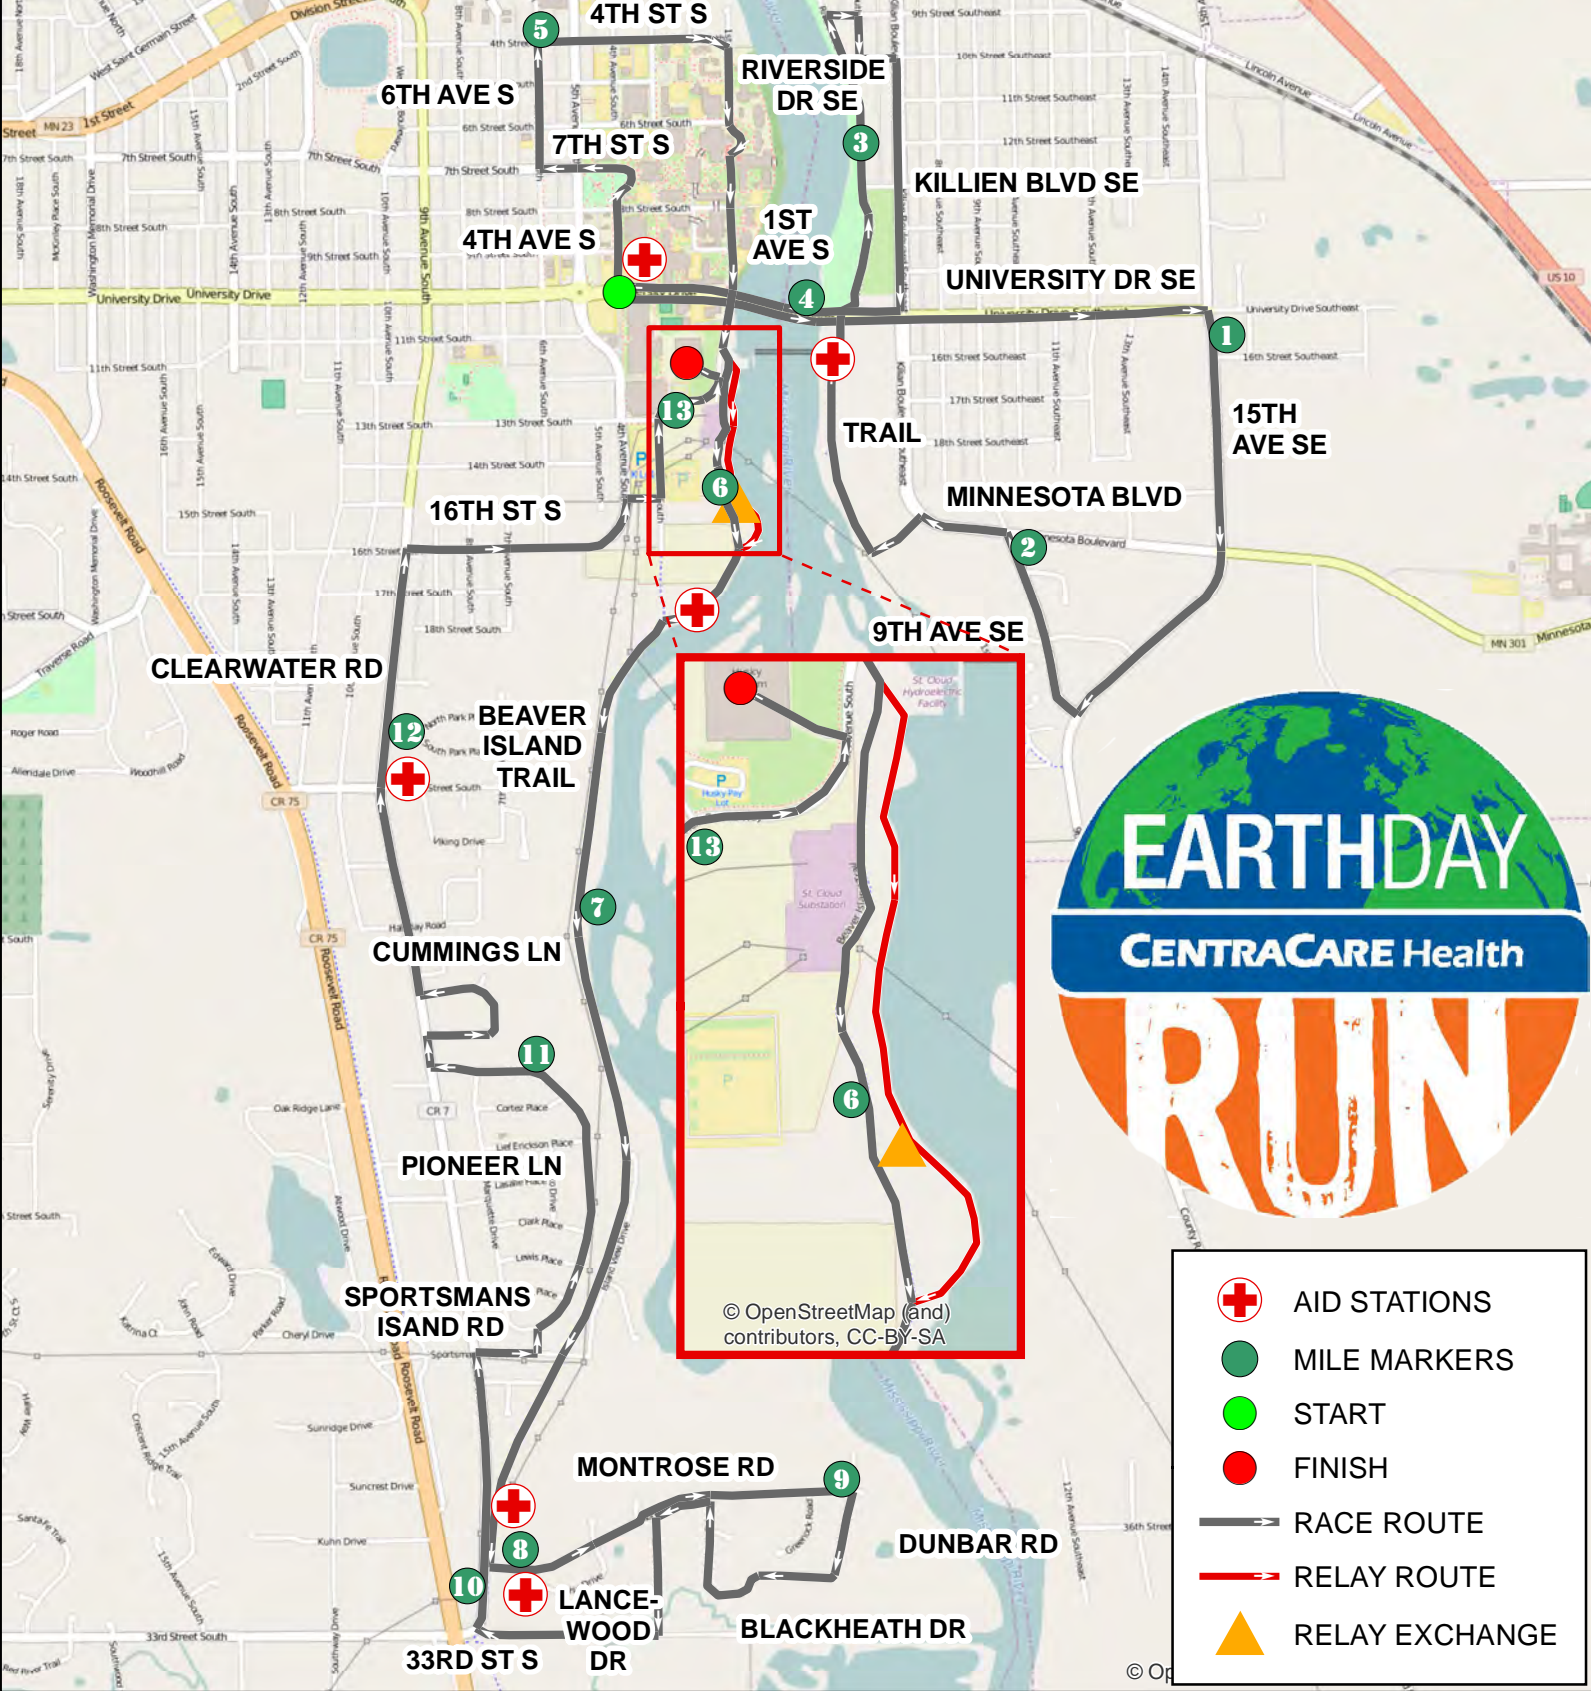

# SCHEELS HALF MARATHON

© OpenStreetMap (and) contributors, CC-BY-SA

- AID STATIONS
- MILE MARKERS
- START
- FINISH
- RACE ROUTE
- RELAY ROUTE
- RELAY EXCHANGE